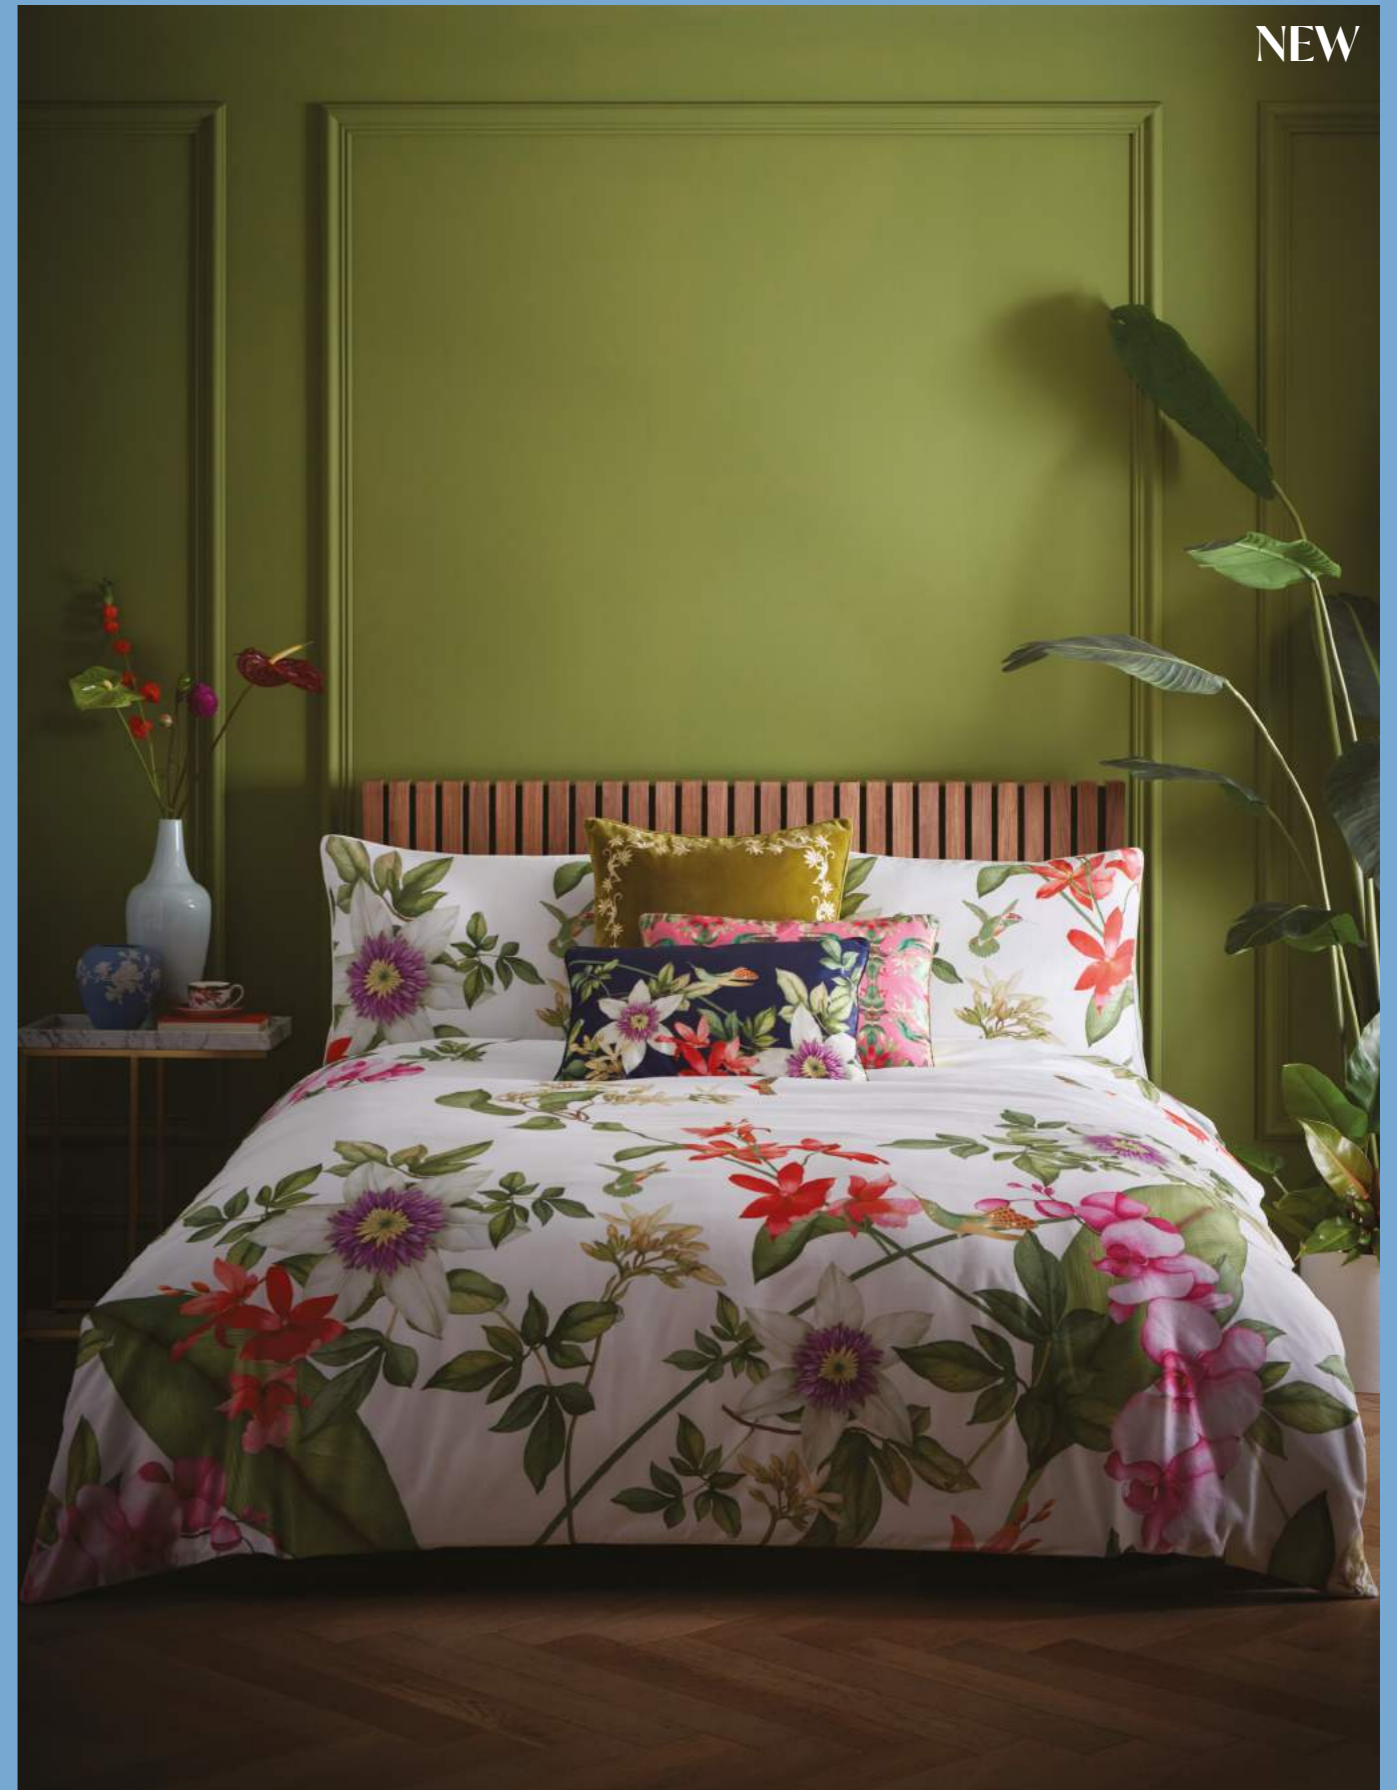

Bedlinen: Hummingbird White Cushions front to back: Hummingbird Midnight, Wonderlust Tea Story Citron, Sapphire Garden Olive
Ceramics left to right: Magnolia Blossom Large Jasper Vase, Hummingbird Teacup & Saucer