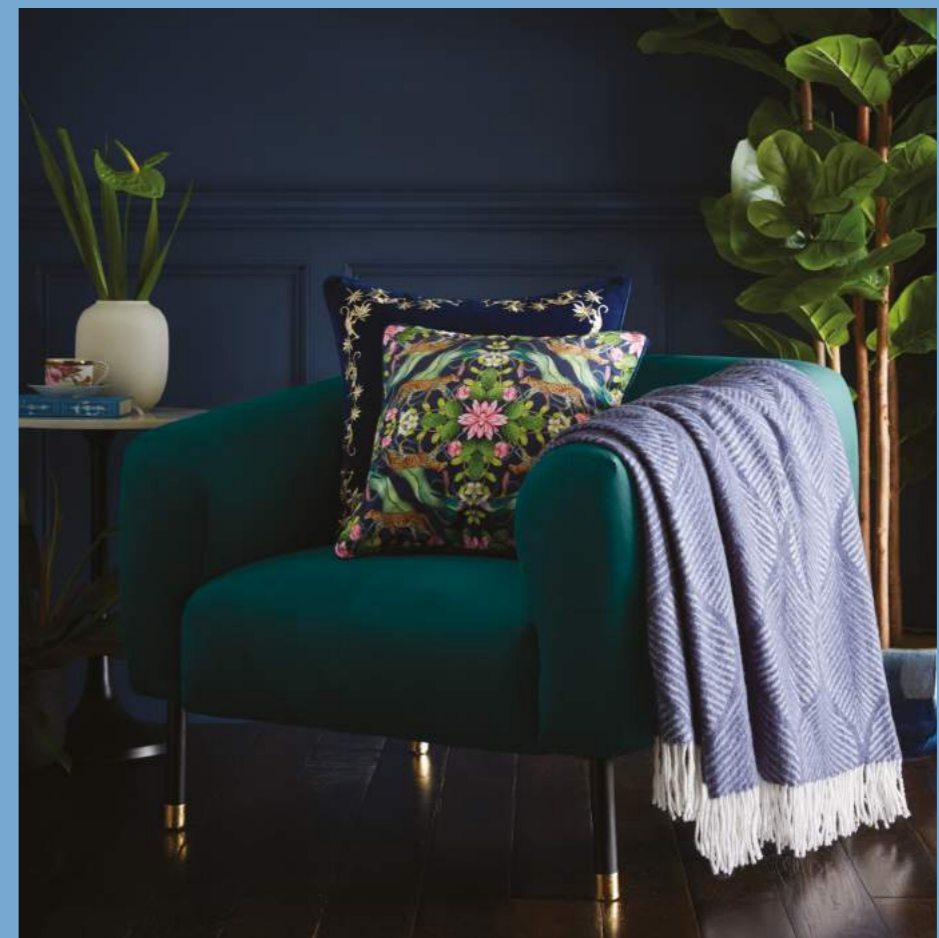

(Above) **Top to bottom Bedlinen:** Folia Smoke **Cushions:** Sapphire Garden Midnight, Menagerie Midnight **Throw:** Folia Midnight