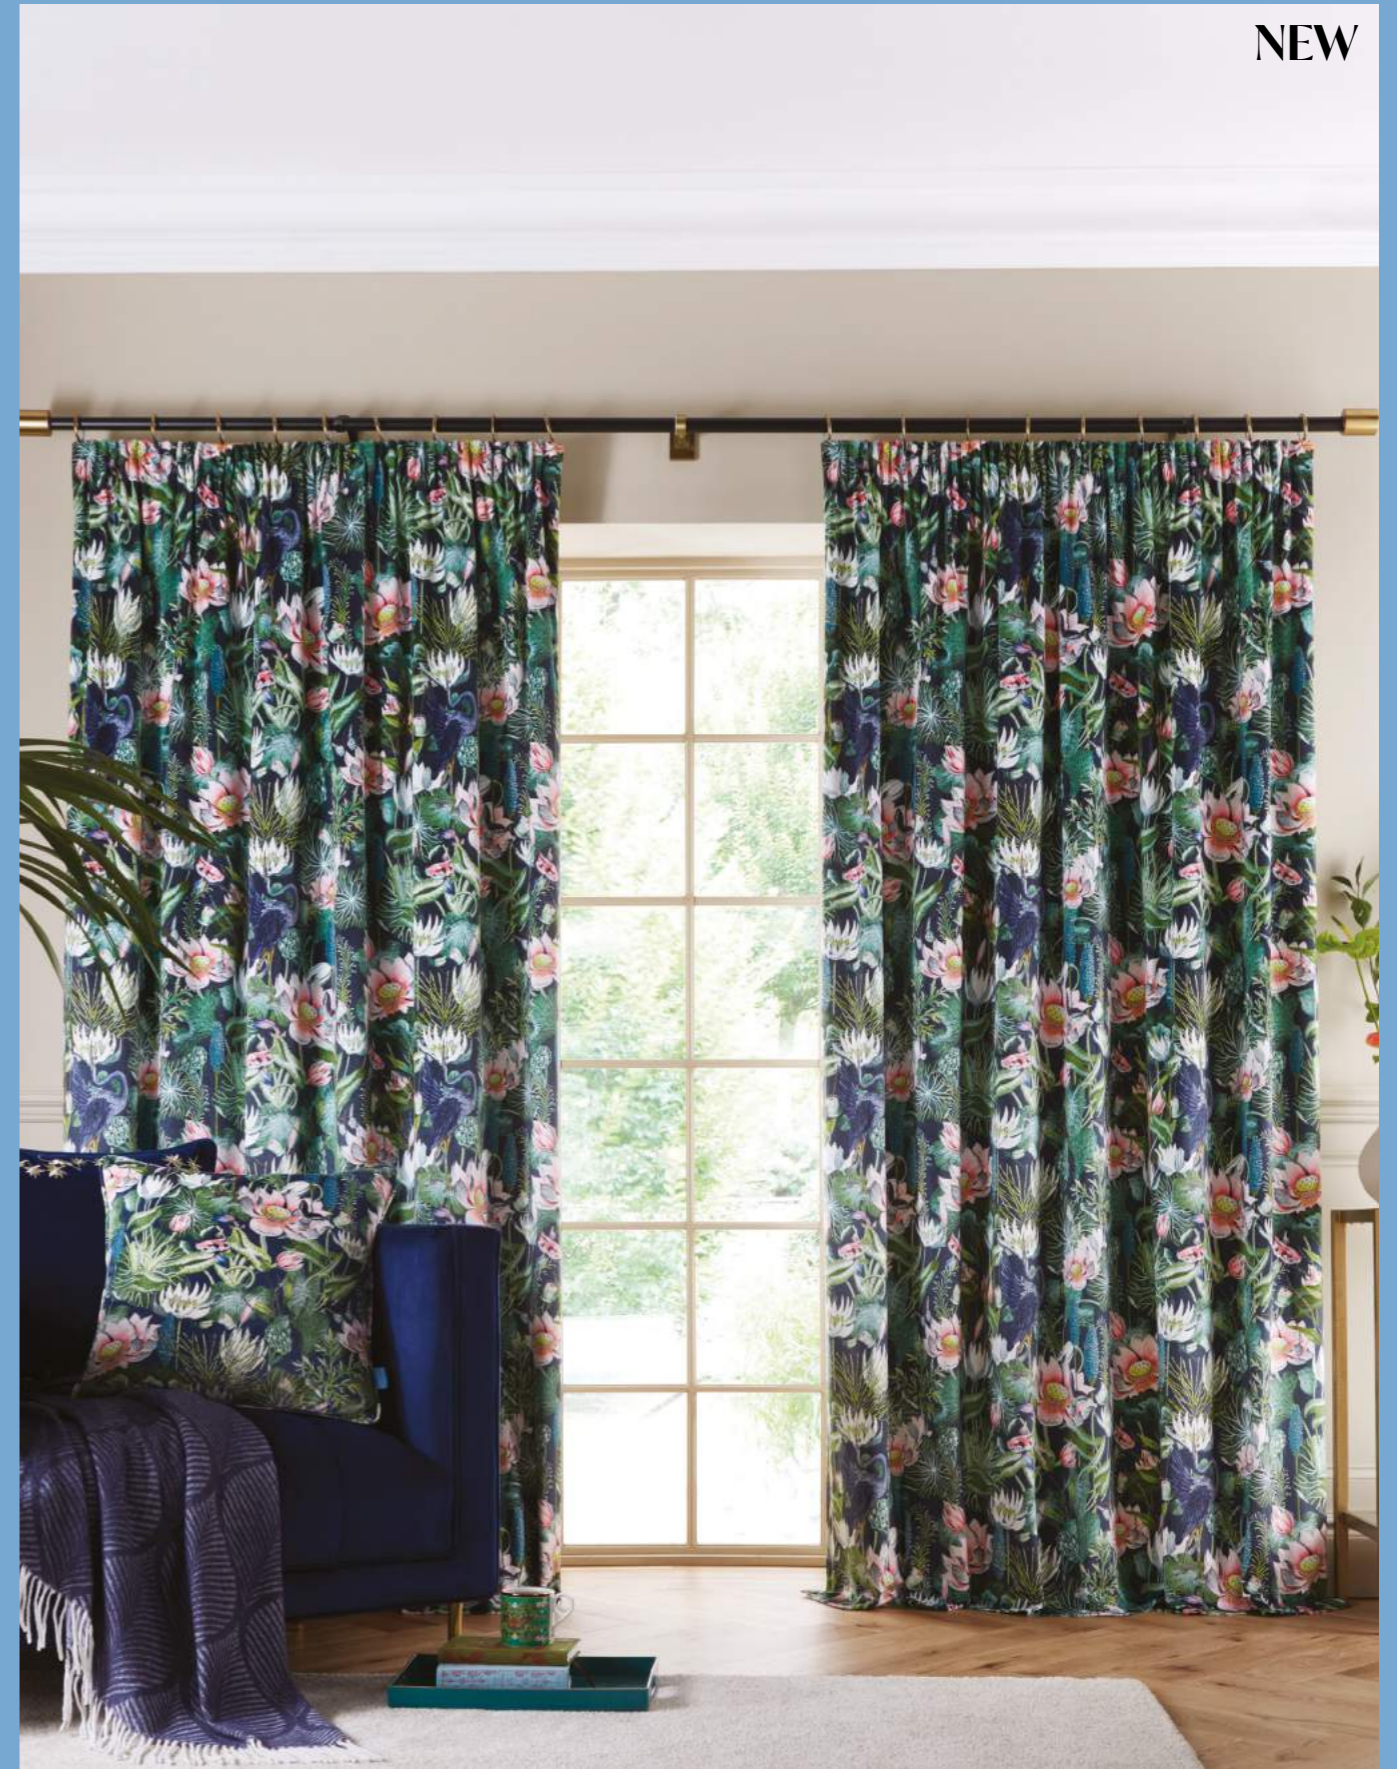

Curtains: Waterlily Midnight **Cushions left to right:** Sapphire Garden Midnight, Waterlily Midnight **Throw:** Folia Midnight
Ceramics: Wonderlust Emerald Forest Mug