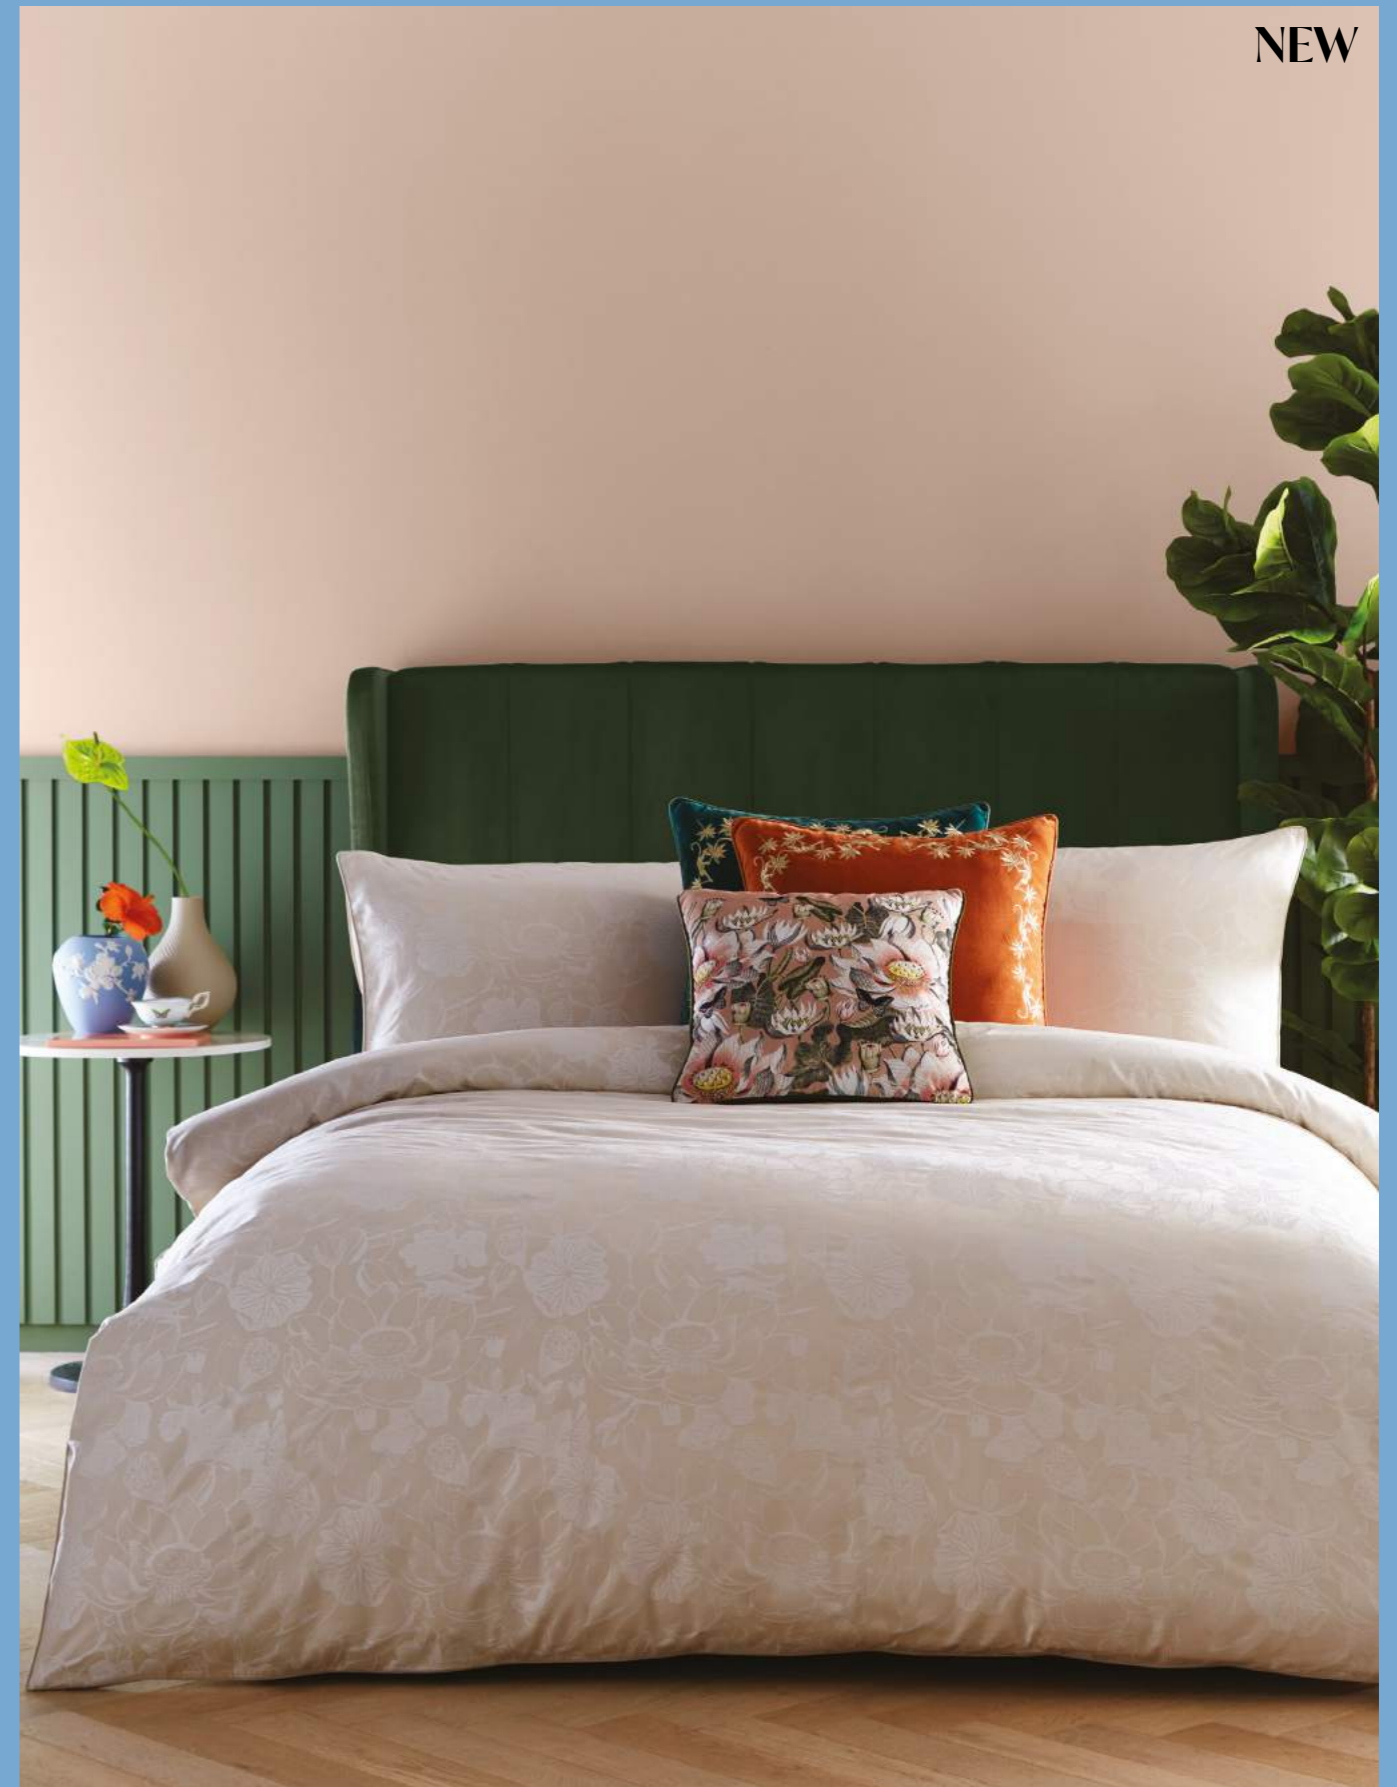

Bedlinen: Waterlily Natural **Cushions** front to back: Waterlily Blush, Sapphire Garden Spice, Sapphire Garden Seagrass
Ceramics left to right: Magnolia Blossom Large Jasper Vase, Wonderlust Menagerie Teacup & Saucer, Jasper Folia Powder Pink Bulb Vase